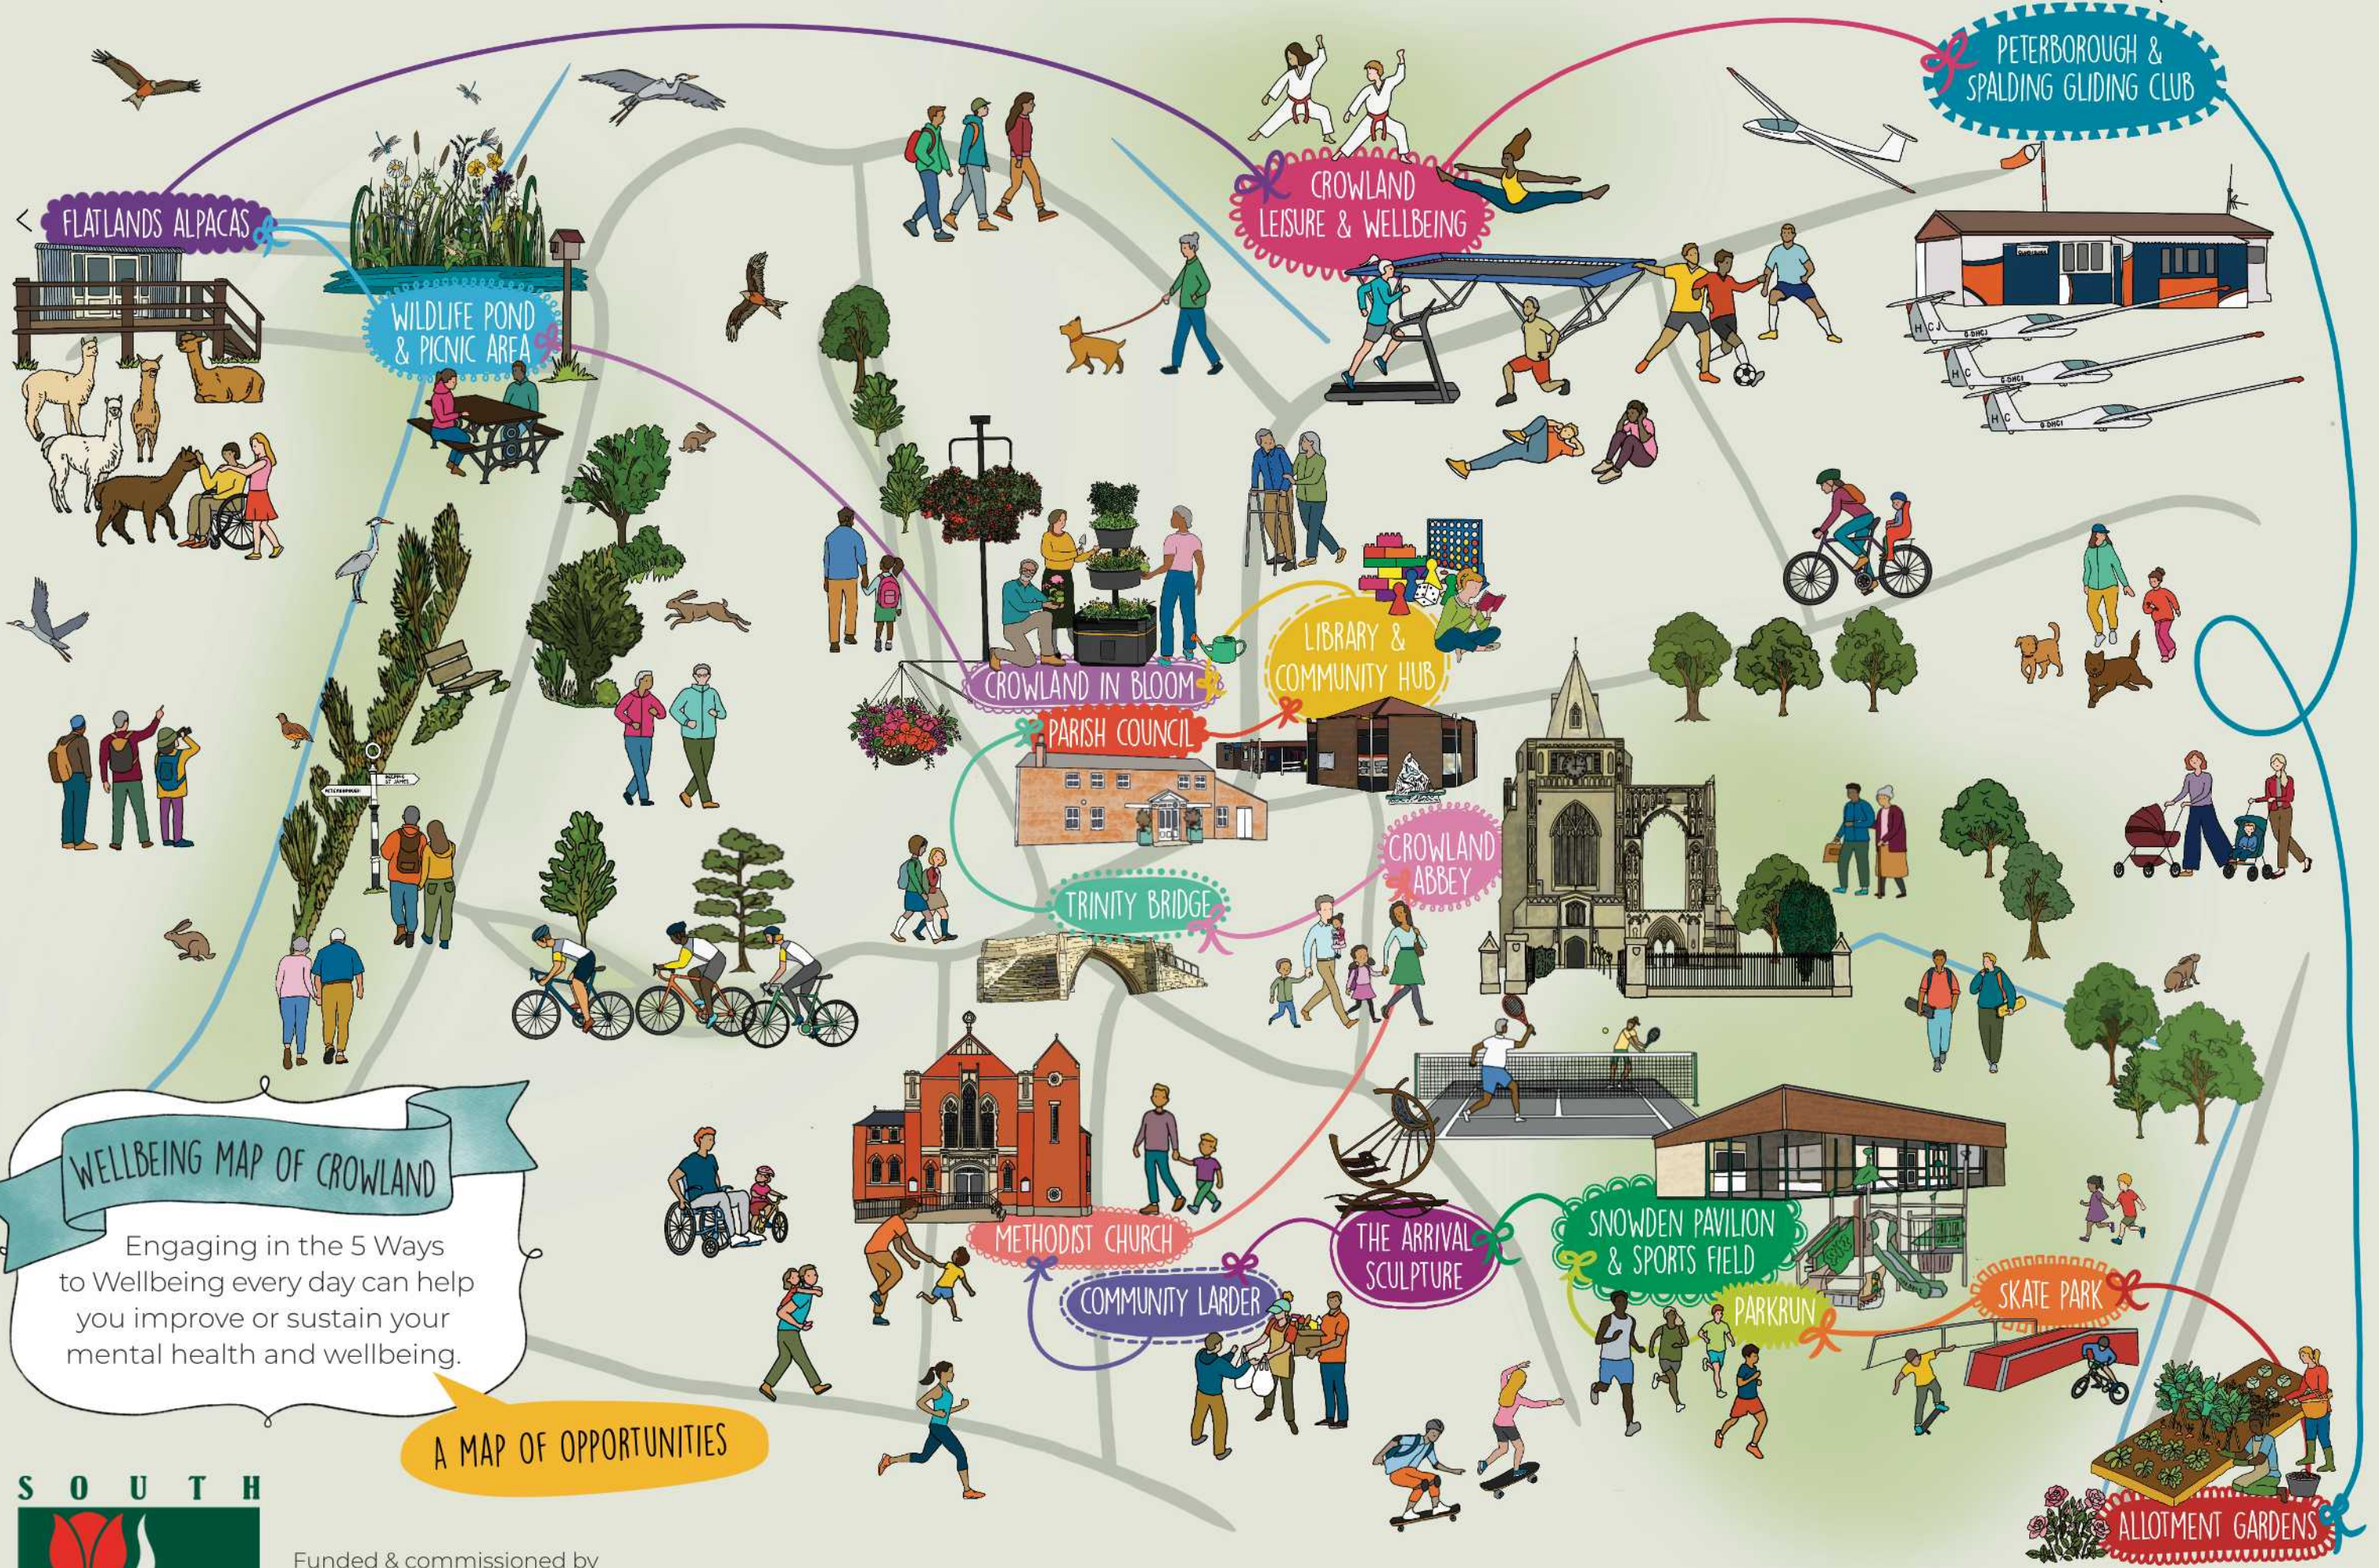

WELLBEING MAP OF CROWLAND

Engaging in the 5 Ways to Wellbeing every day can help you improve or sustain your mental health and wellbeing.

A MAP OF OPPORTUNITIES

Funded & commissioned by South Holland District Council
Concept & design by Art Pop-Up artpopup.co.uk

THE 5 WAYS TO WELLBEING: CONNECT | BE ACTIVE | TAKE NOTICE | LEARN | GIVE

ABOUT US

South Holland District Council recognises the importance for our communities in raising awareness of Health and Wellbeing activities within the district of South Holland and the area of Holbeach. There are many ways locally residents can access new skills, make new friends and connections.

For more details visit:
sholland.gov.uk/community

The 5 ways to wellbeing

CONNECT | BE ACTIVE | TAKE NOTICE | LEARN | GIVE

A MAP OF OPPORTUNITIES!

THIS MAP WAS PRODUCED BY SOUTH HOLLAND DISTRICT COUNCIL WITH ART POP-UP. IT EXPLORES OPPORTUNITIES FOR LOCAL RESIDENTS TO SUPPORT THEIR WELLBEING AND IMPROVE MENTAL HEALTH THROUGH REGULAR ACTIVITY RELATING TO THE 5 WAYS TO WELLBEING.