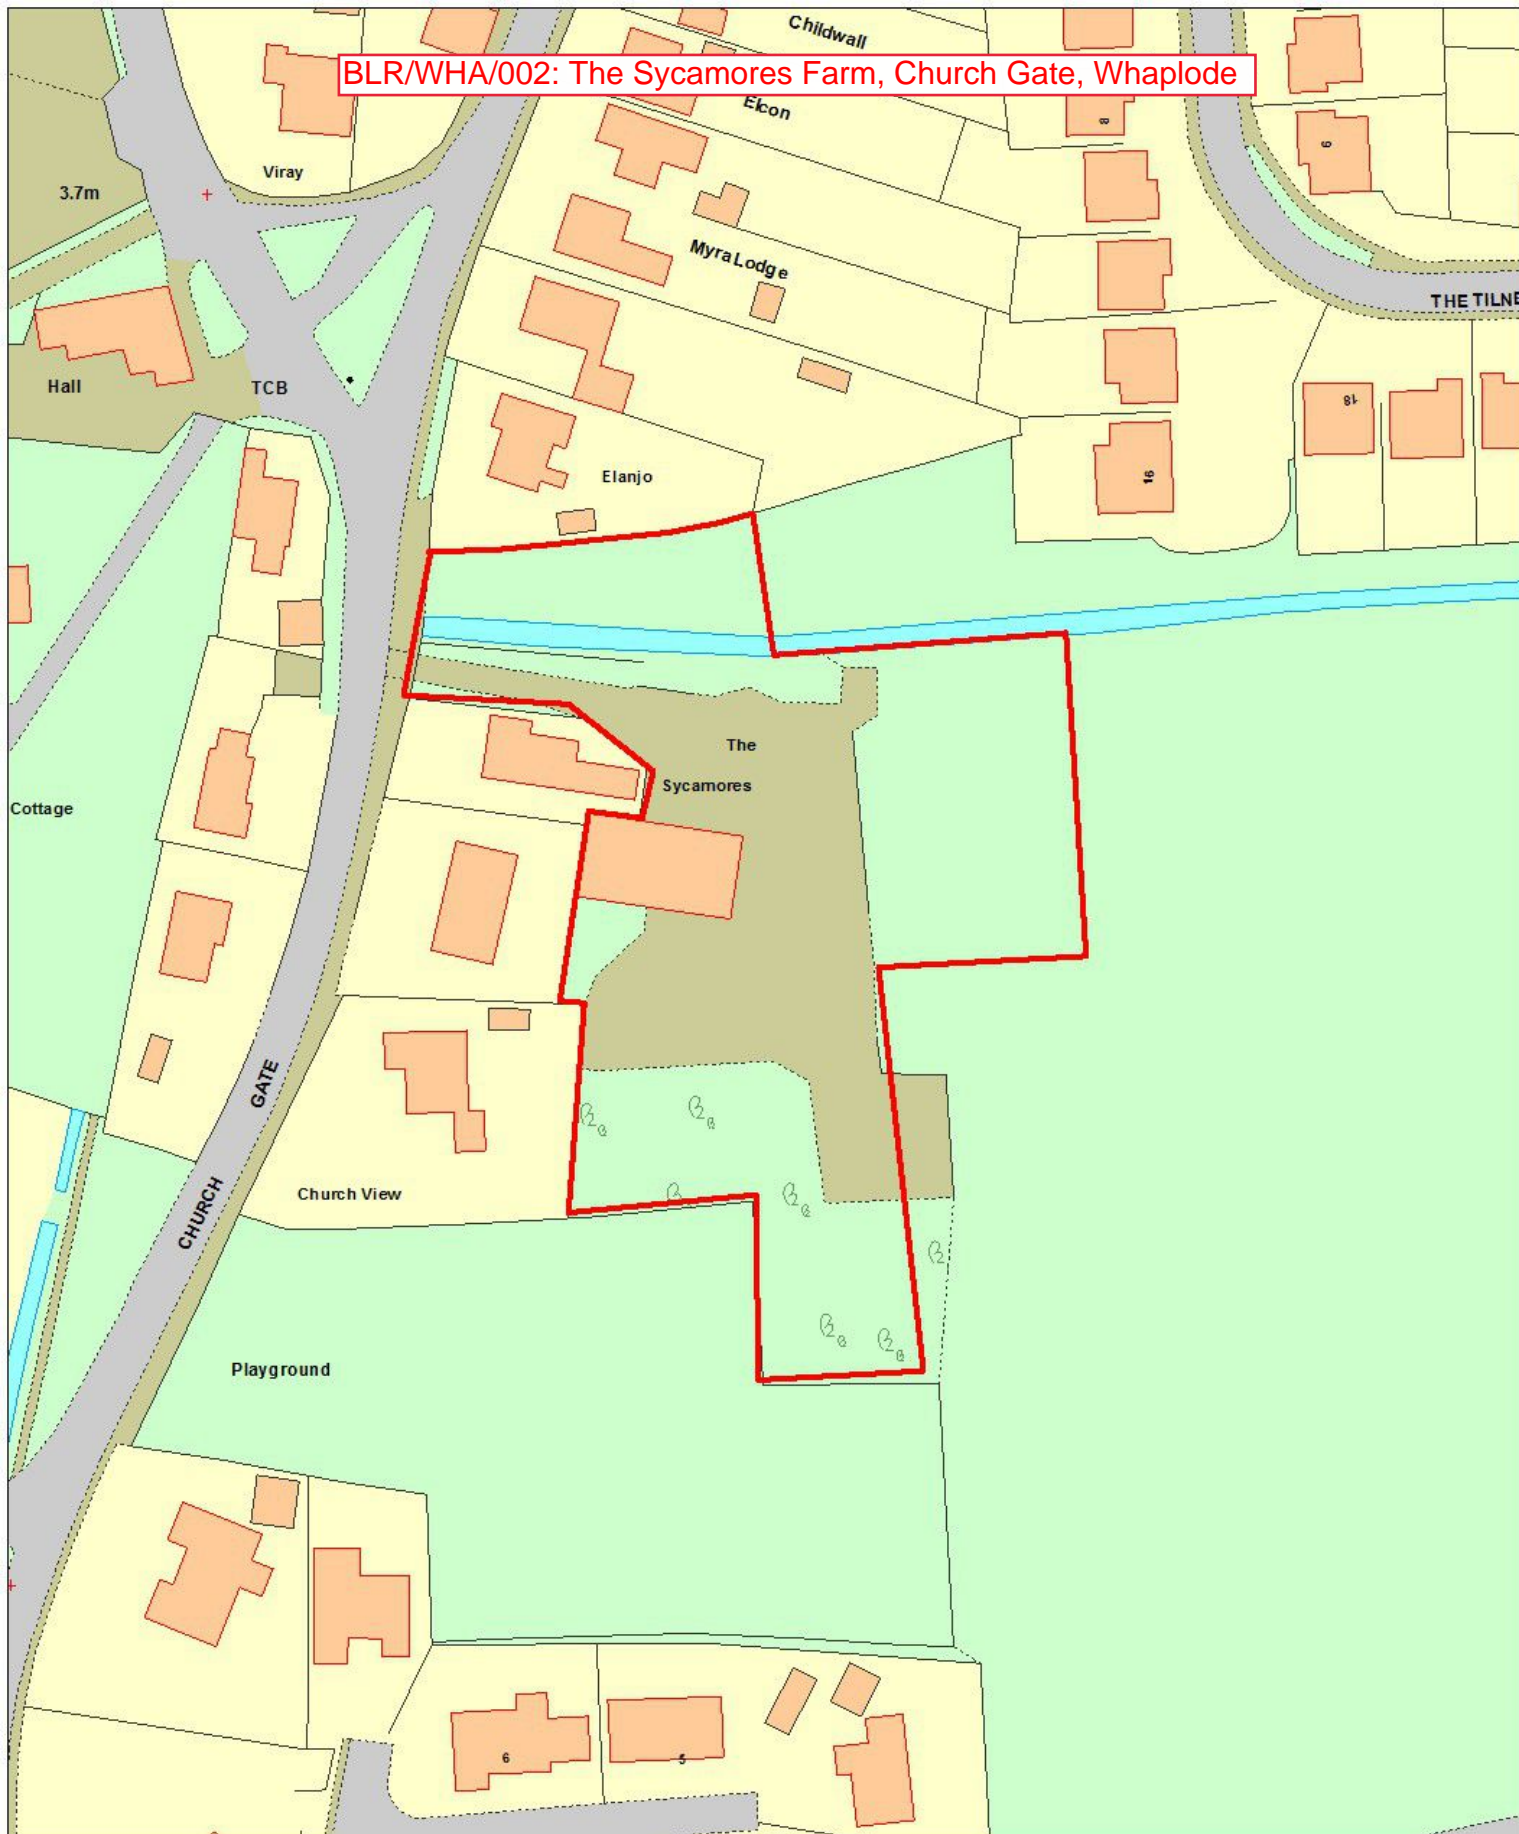

BLR/WHA/002: The Sycamores Farm, Church Gate, Whaplode

This map is reproduced from Ordnance Survey material with permission of Ordnance Survey on behalf of Her Majesty's Stationery Office (c) Crown copyright. Unauthorised reproduction infringes Crown copyright and may lead to prosecution or civil proceedings. LA079413 South Holland District Council

Scale 1:750  
20/10/2017