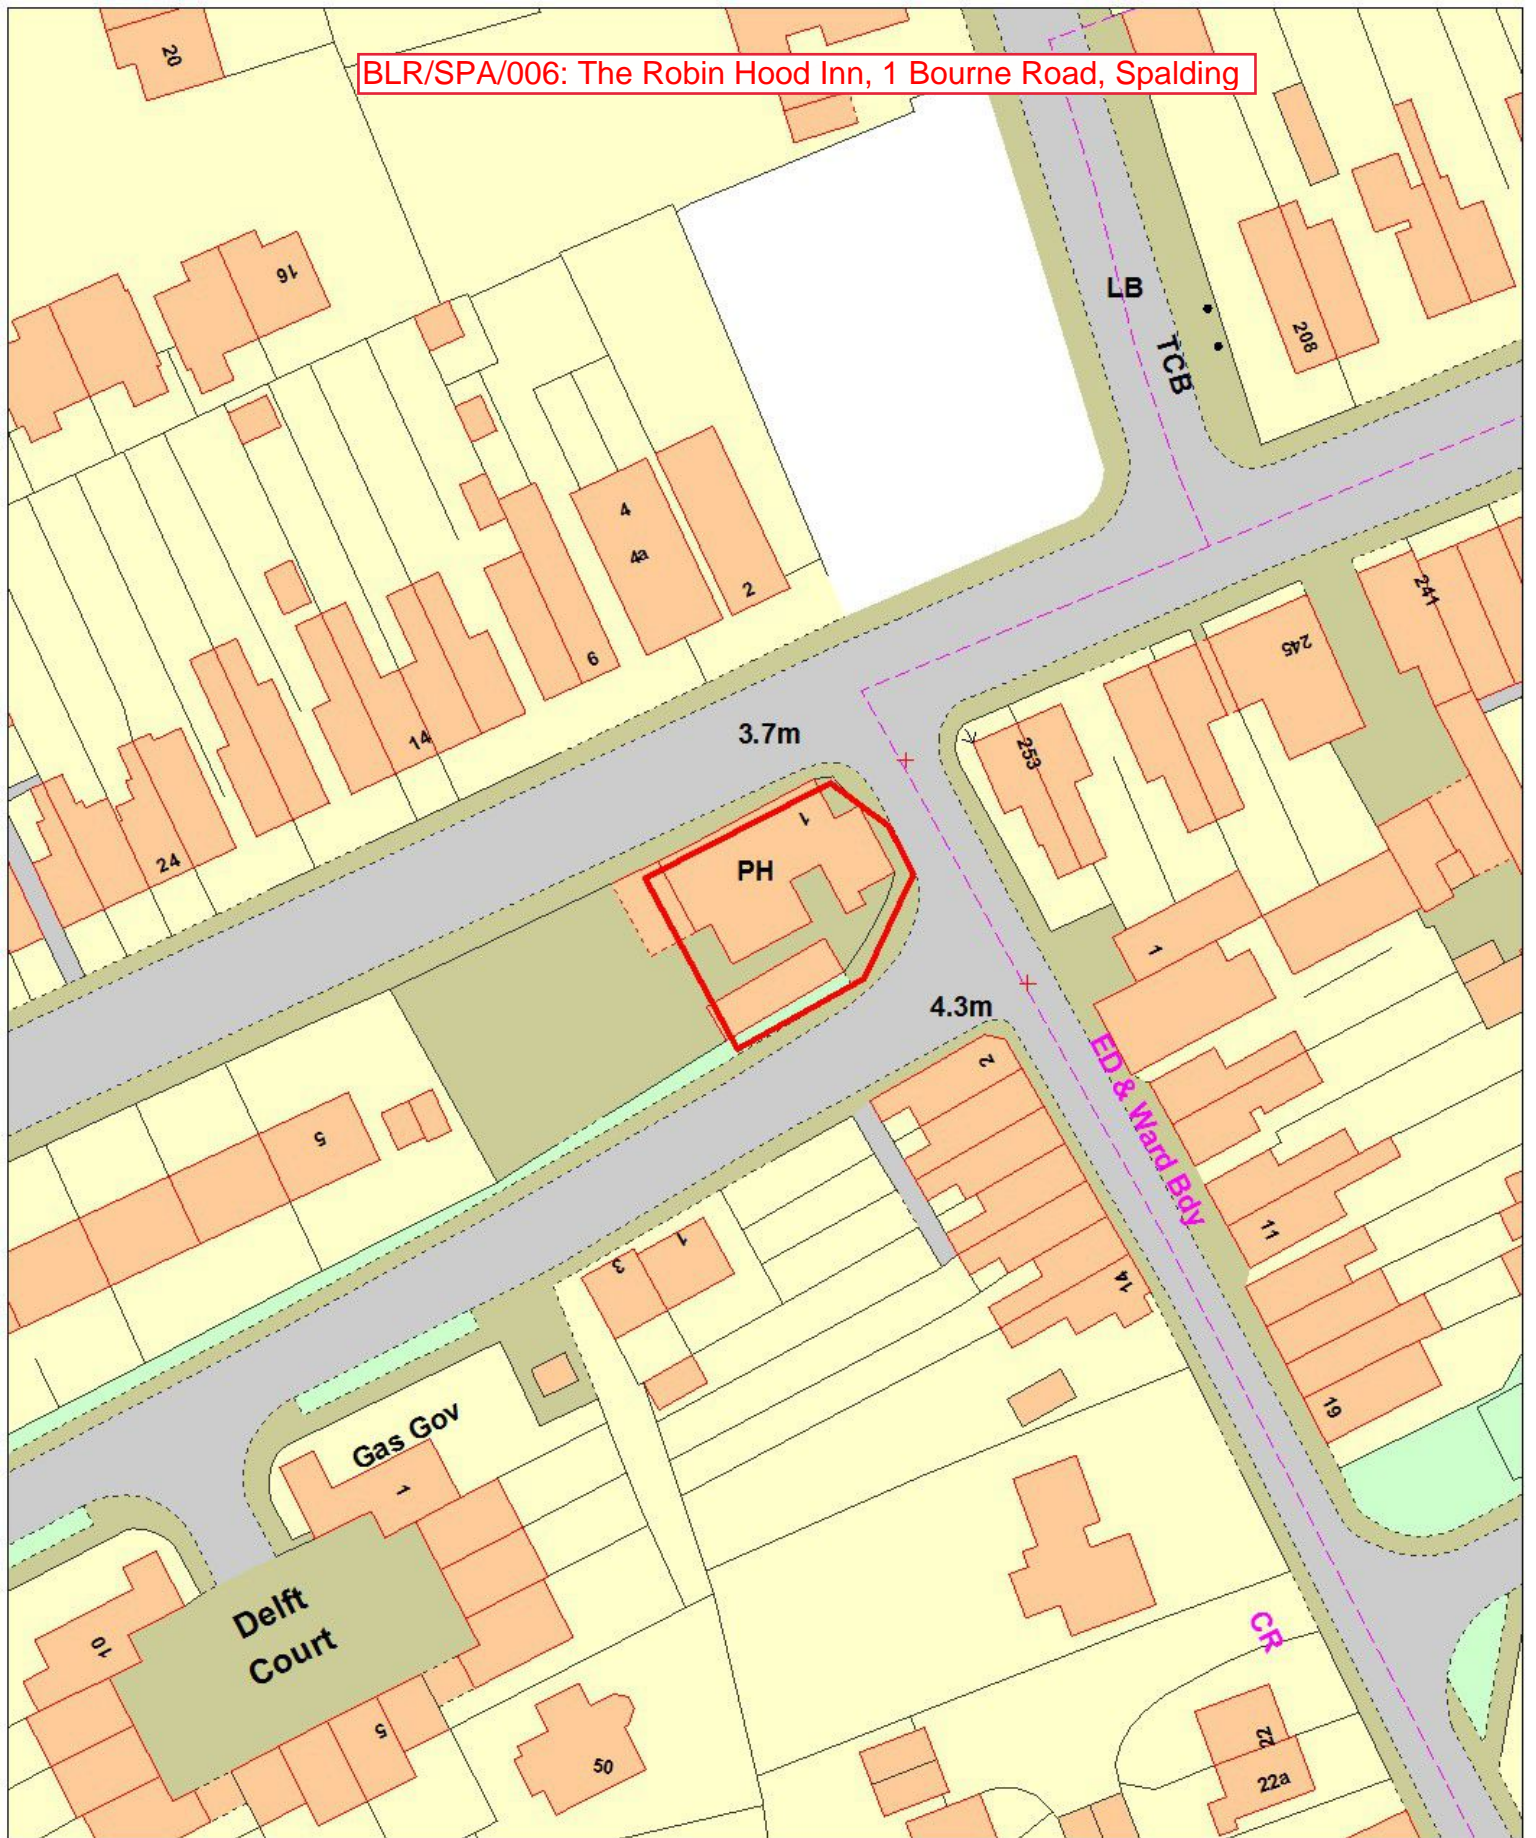

BLR/SPA/006: The Robin Hood Inn, 1 Bourne Road, Spalding

This map is reproduced from Ordnance Survey material with permission of Ordnance Survey on behalf of Her Majesty's Stationery Office (c) Crown copyright. Unauthorised reproduction infringes Crown copyright and may lead to prosecution or civil proceedings. LA079413 South Holland District Council

Scale 1:500
20/10/2017