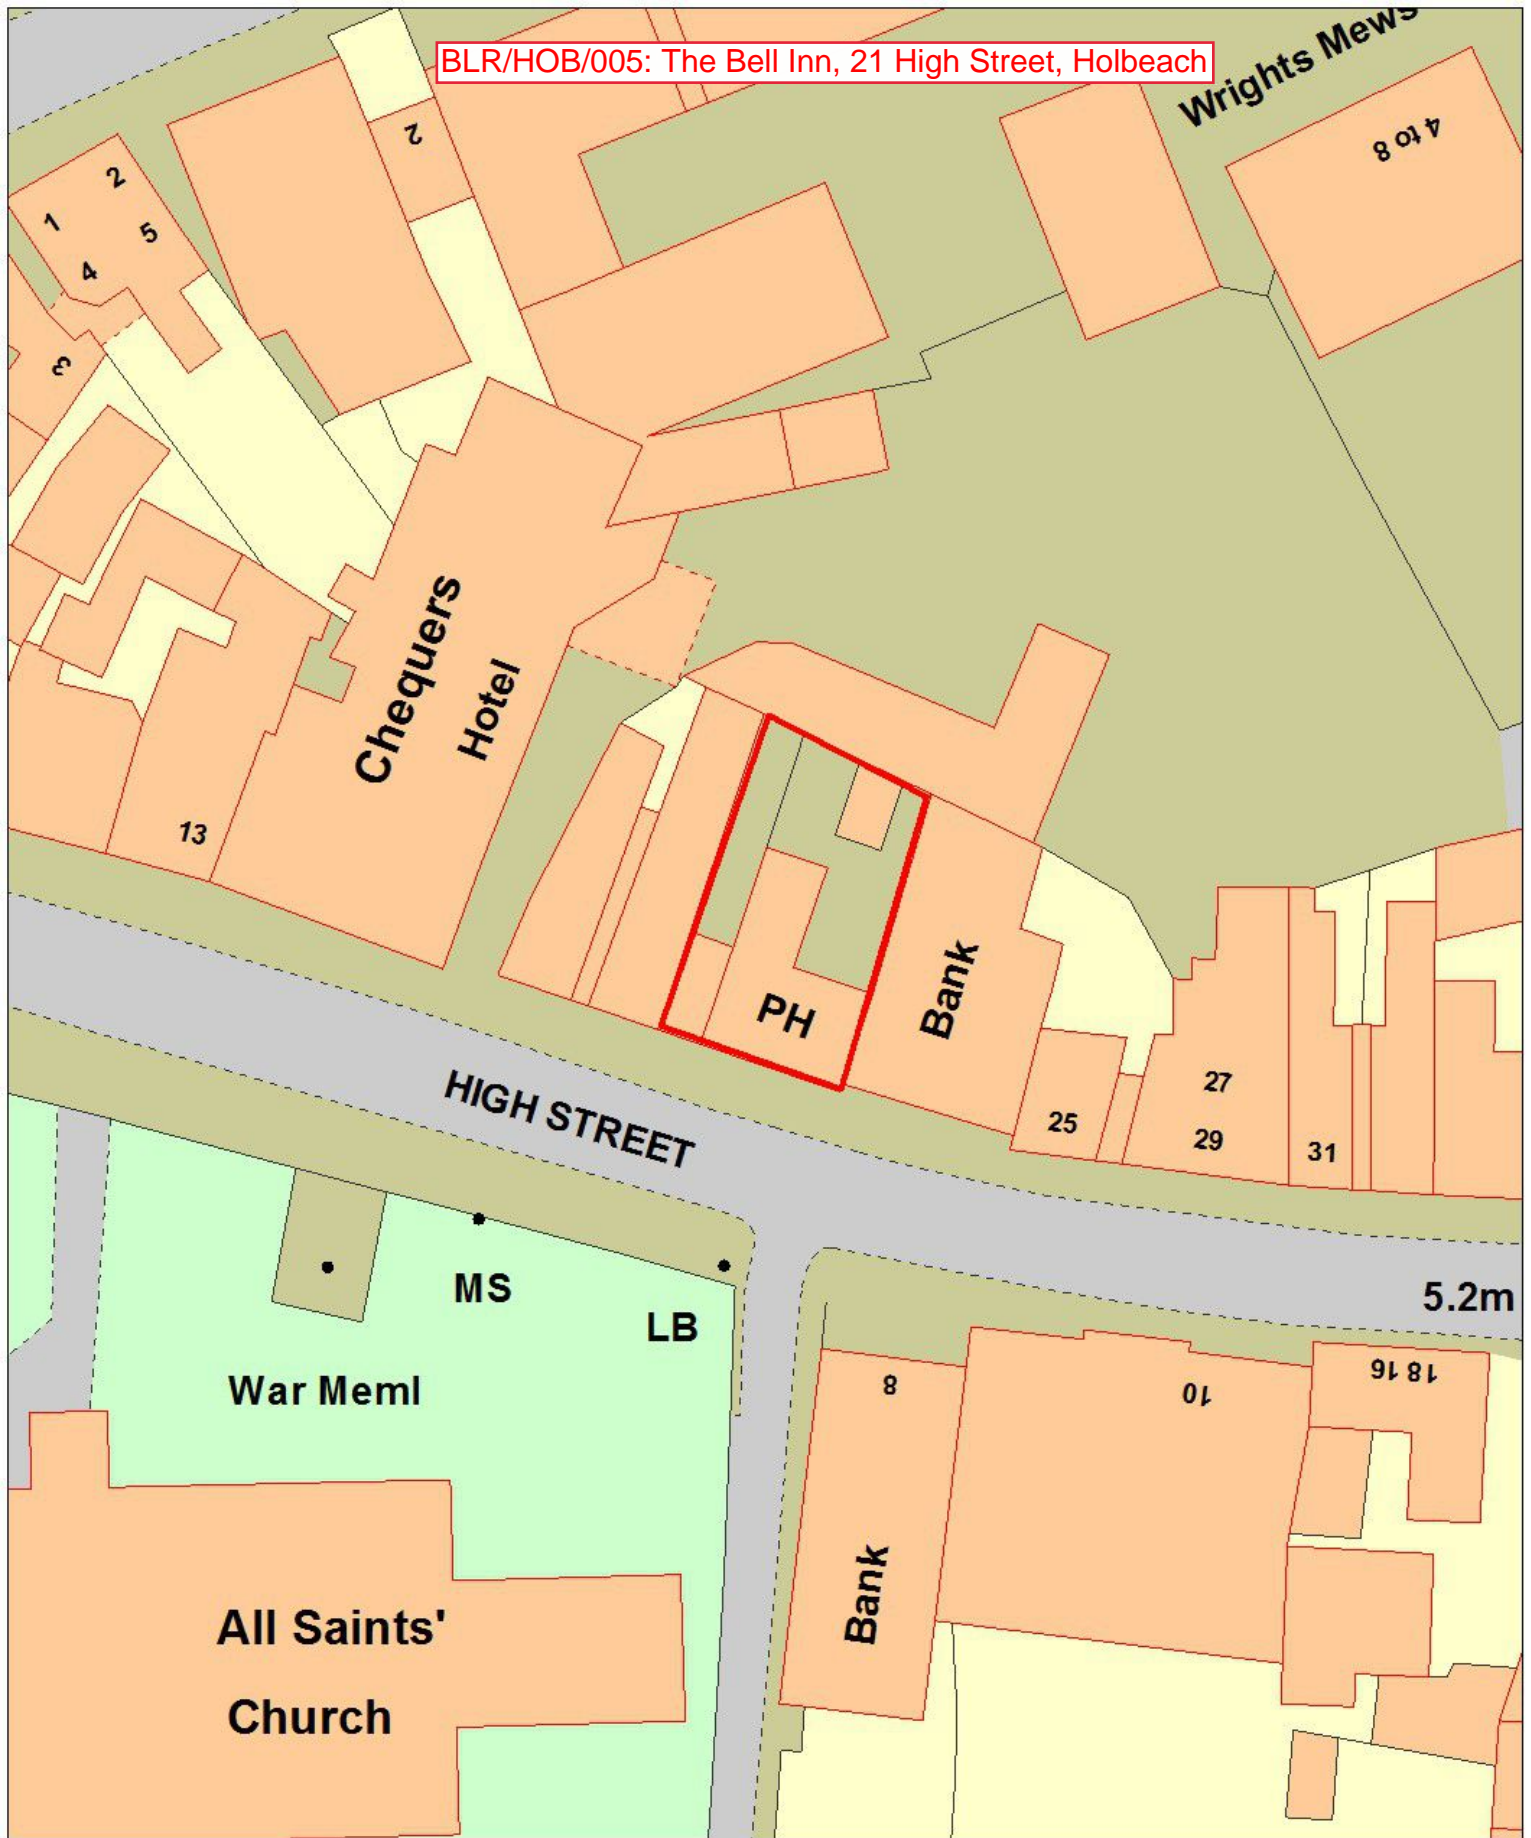

BLR/HOB/005: The Bell Inn, 21 High Street, Holbeach

This map is reproduced from Ordnance Survey material with permission of Ordnance Survey on behalf of Her Majesty's Stationery Office (c) Crown copyright. Unauthorised reproduction infringes Crown copyright and may lead to prosecution or civil proceedings. LA079413 South Holland District Council

Scale 1:350  
20/10/2017