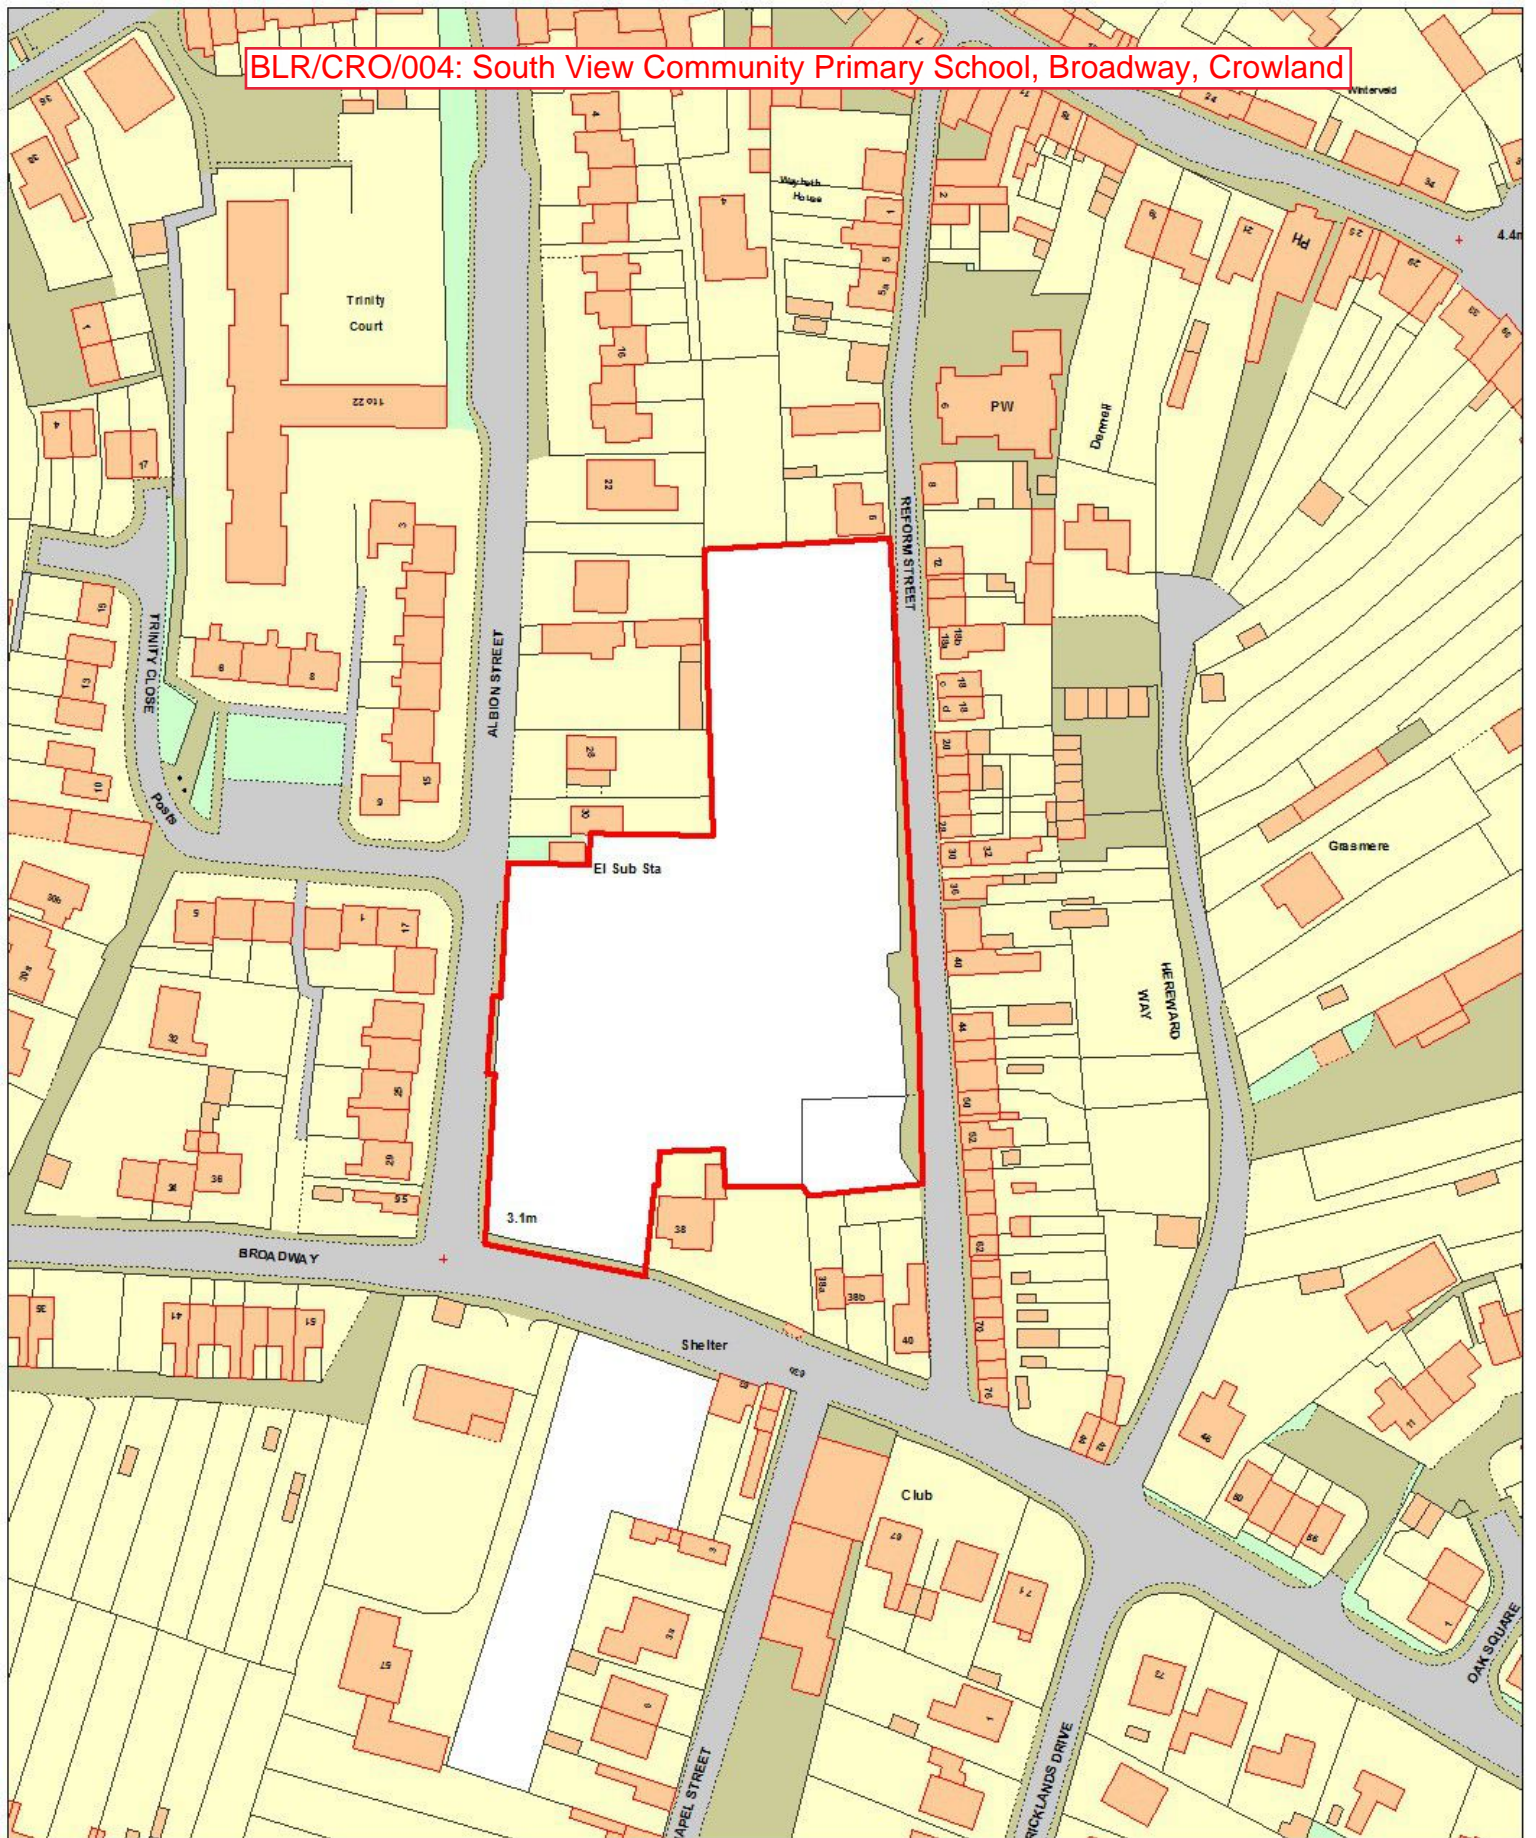

BLR/CRO/004: South View Community Primary School, Broadway, Crowland

This map is reproduced from Ordnance Survey material with permission of Ordnance Survey on behalf of Her Majesty's Stationery Office (c) Crown copyright. Unauthorised reproduction infringes Crown copyright and may lead to prosecution or civil proceedings. LA079413 South Holland District Council

Scale 1:1000
20/10/2017