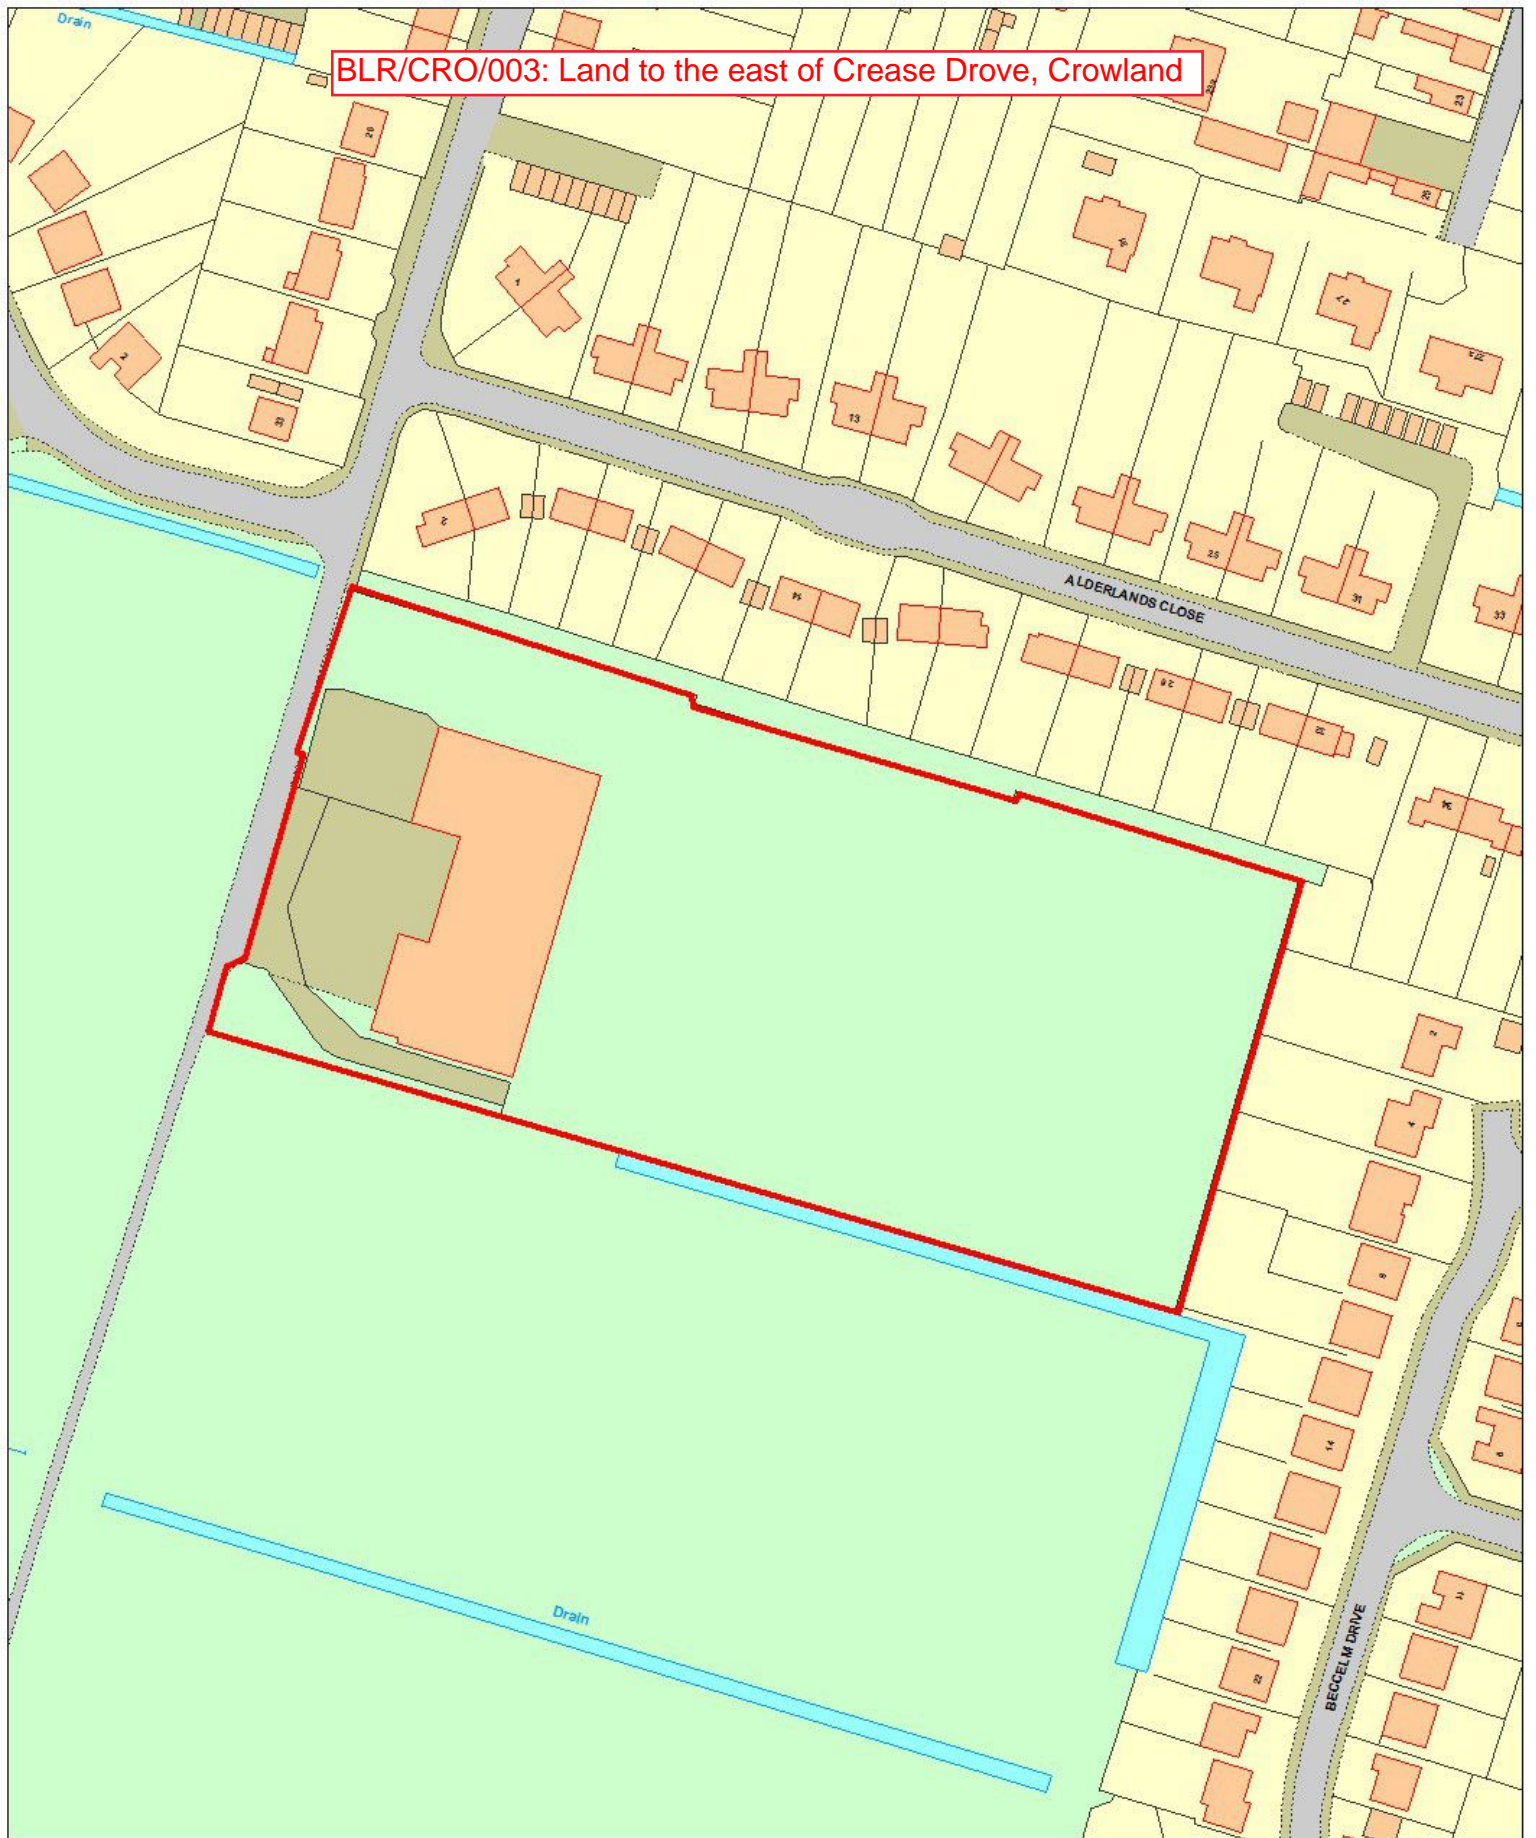

BLR/CRO/003: Land to the east of Crease Drove, Crowland

This map is reproduced from Ordnance Survey material with permission of Ordnance Survey on behalf of Her Majesty's Stationery Office (c) Crown copyright. Unauthorised reproduction infringes Crown copyright and may lead to prosecution or civil proceedings. LA079413 South Holland District Council

Scale 1:1000  
20/10/2017