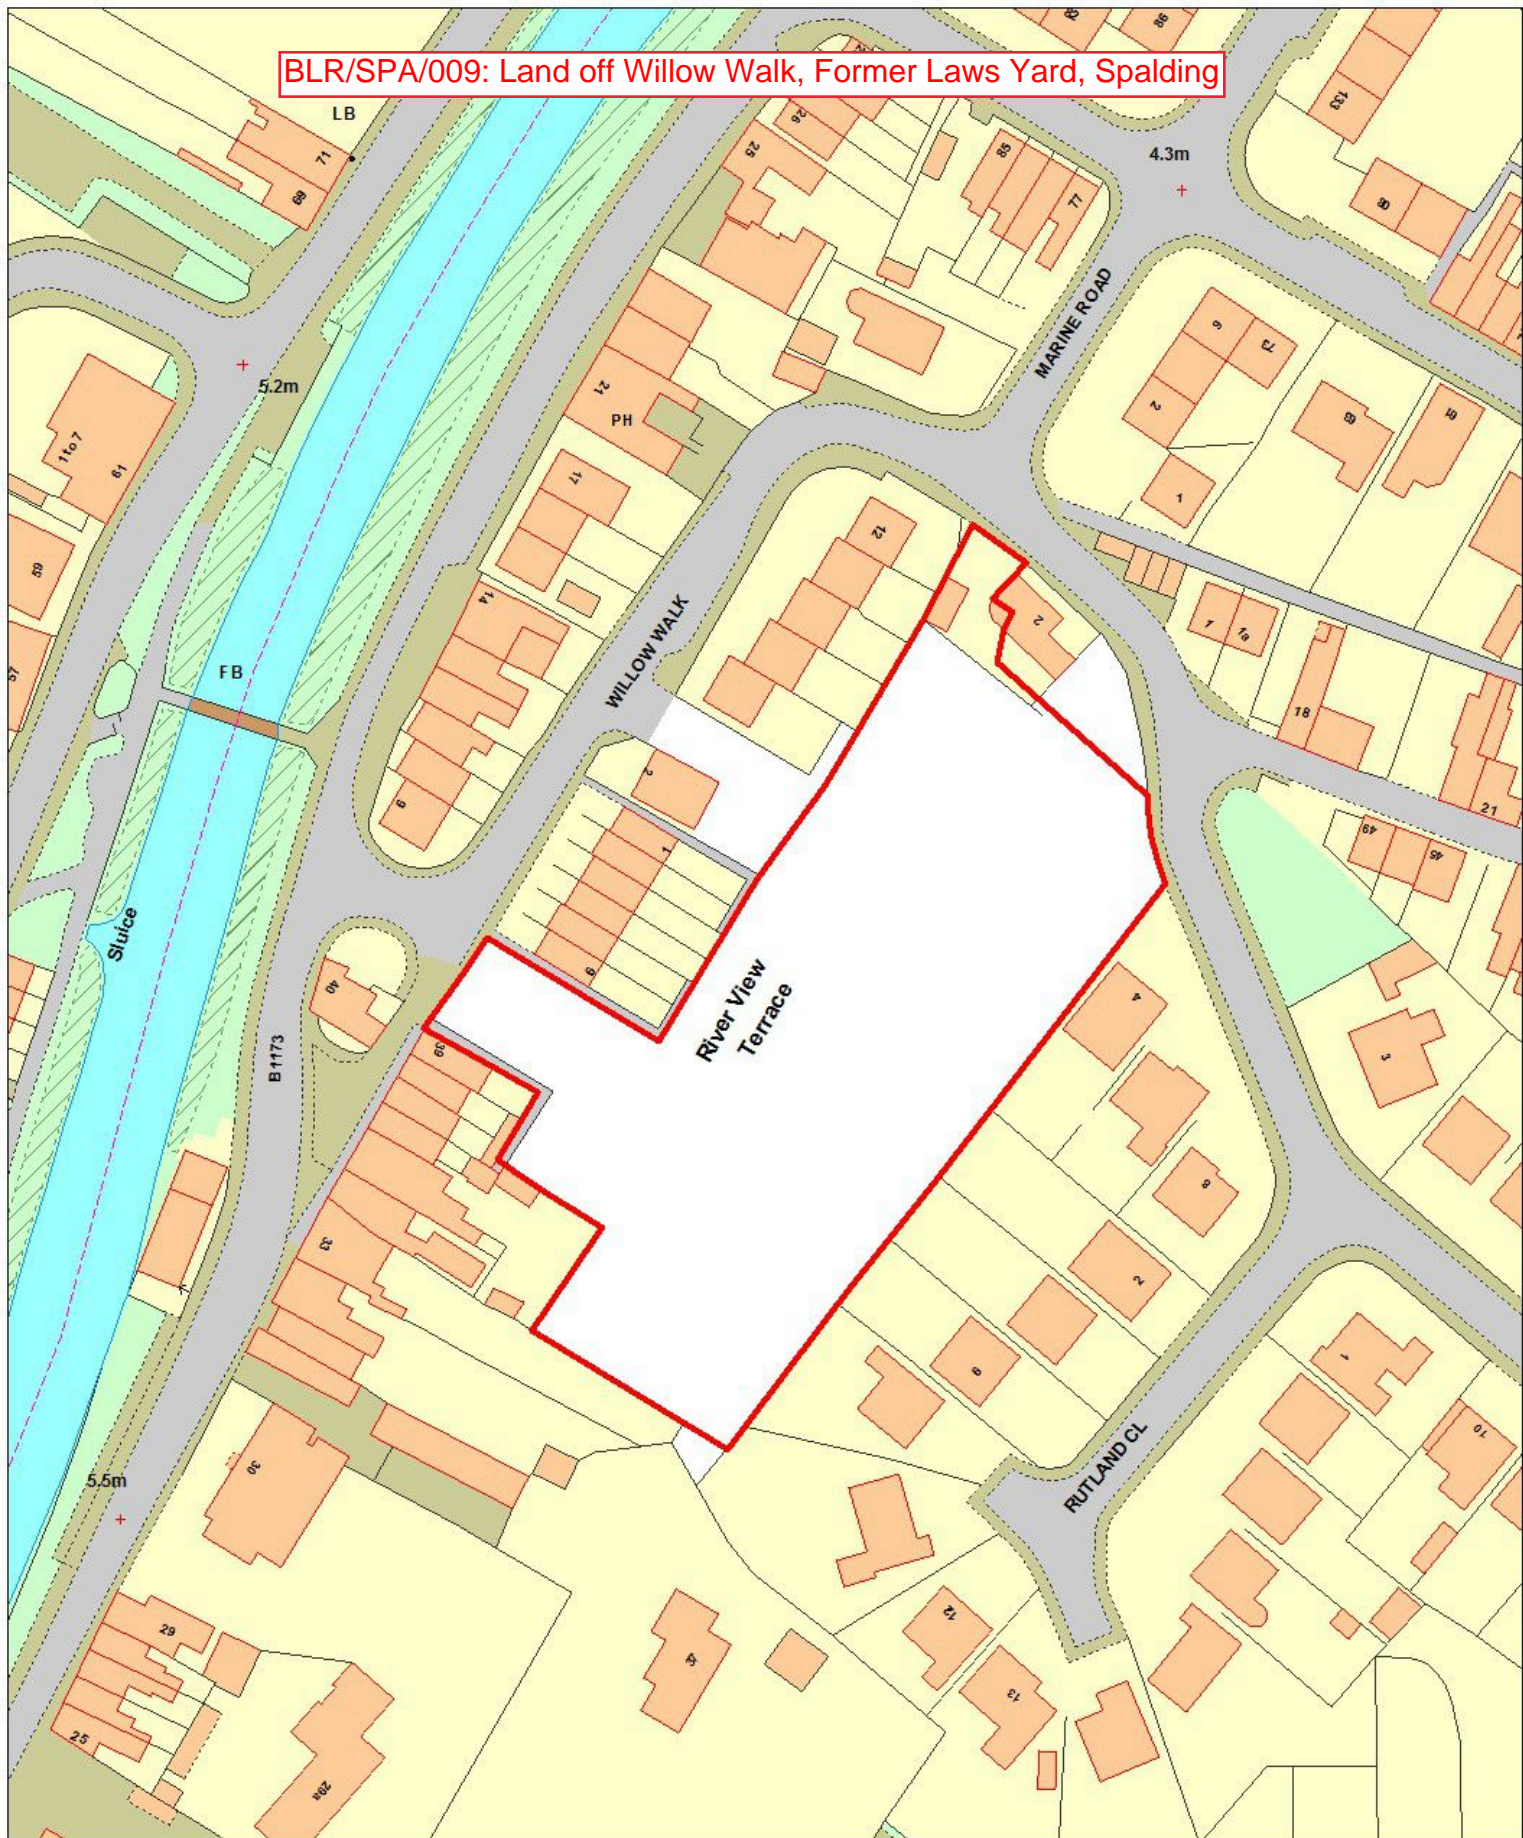

BLR/SPA/009: Land off Willow Walk, Former Laws Yard, Spalding

This map is reproduced from Ordnance Survey material with permission of Ordnance Survey on behalf of Her Majesty's Stationery Office (c) Crown copyright. Unauthorised reproduction infringes Crown copyright and may lead to prosecution or civil proceedings. LA079413 South Holland District Council

Scale 1:750
20/10/2017