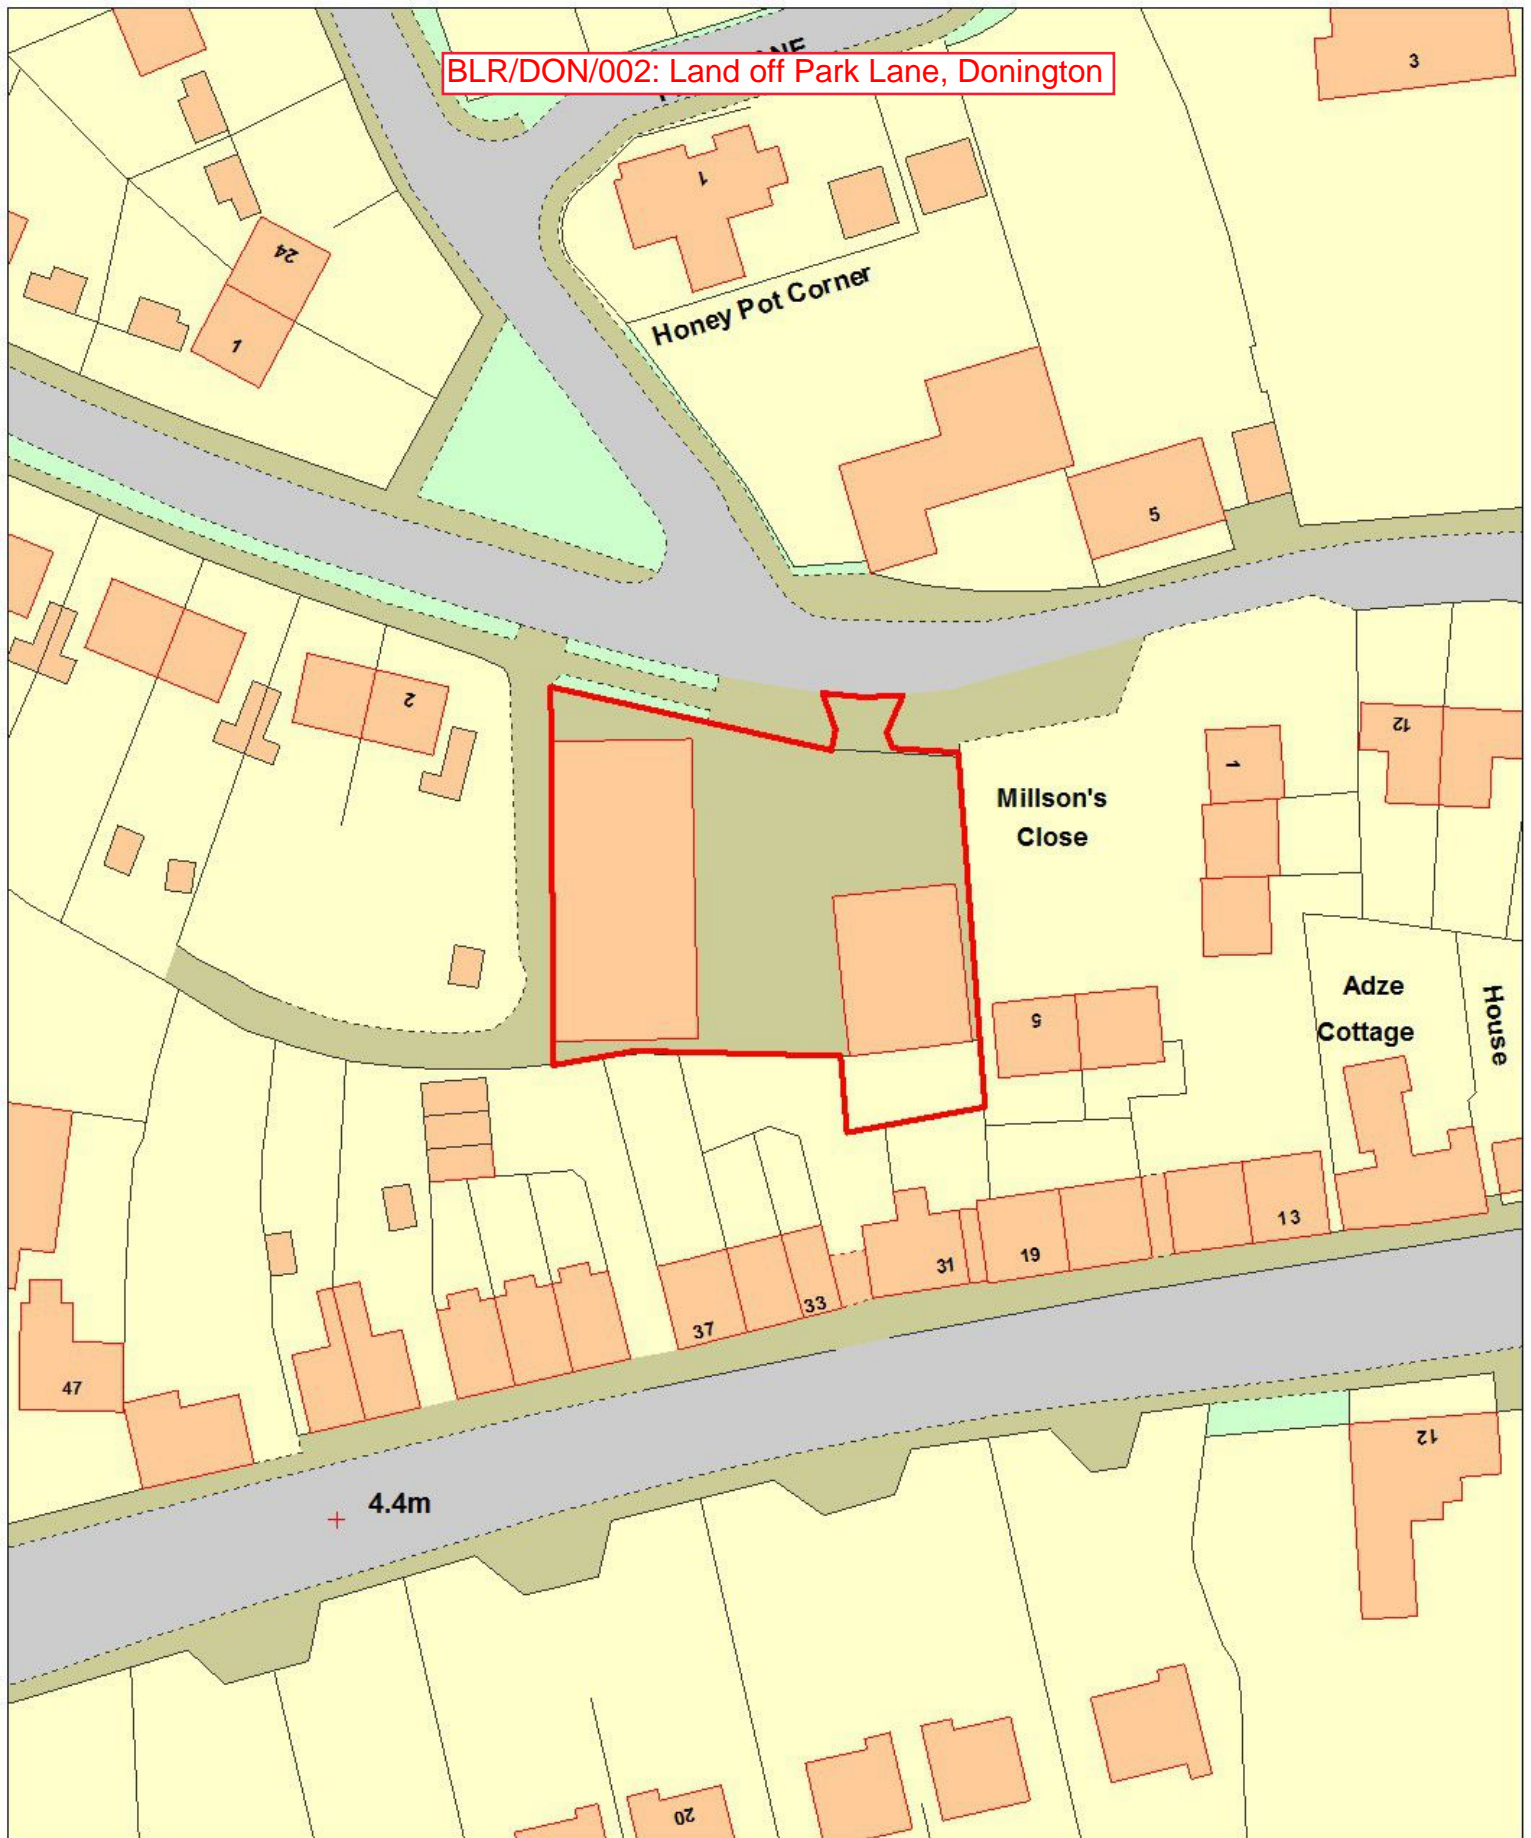

BLR/DON/002: Land off Park Lane, Donington

This map is reproduced from Ordnance Survey material with permission of Ordnance Survey on behalf of Her Majesty's Stationery Office (c) Crown copyright. Unauthorised reproduction infringes Crown copyright and may lead to prosecution or civil proceedings. LA079413 South Holland District Council

Scale 1:500
20/10/2017