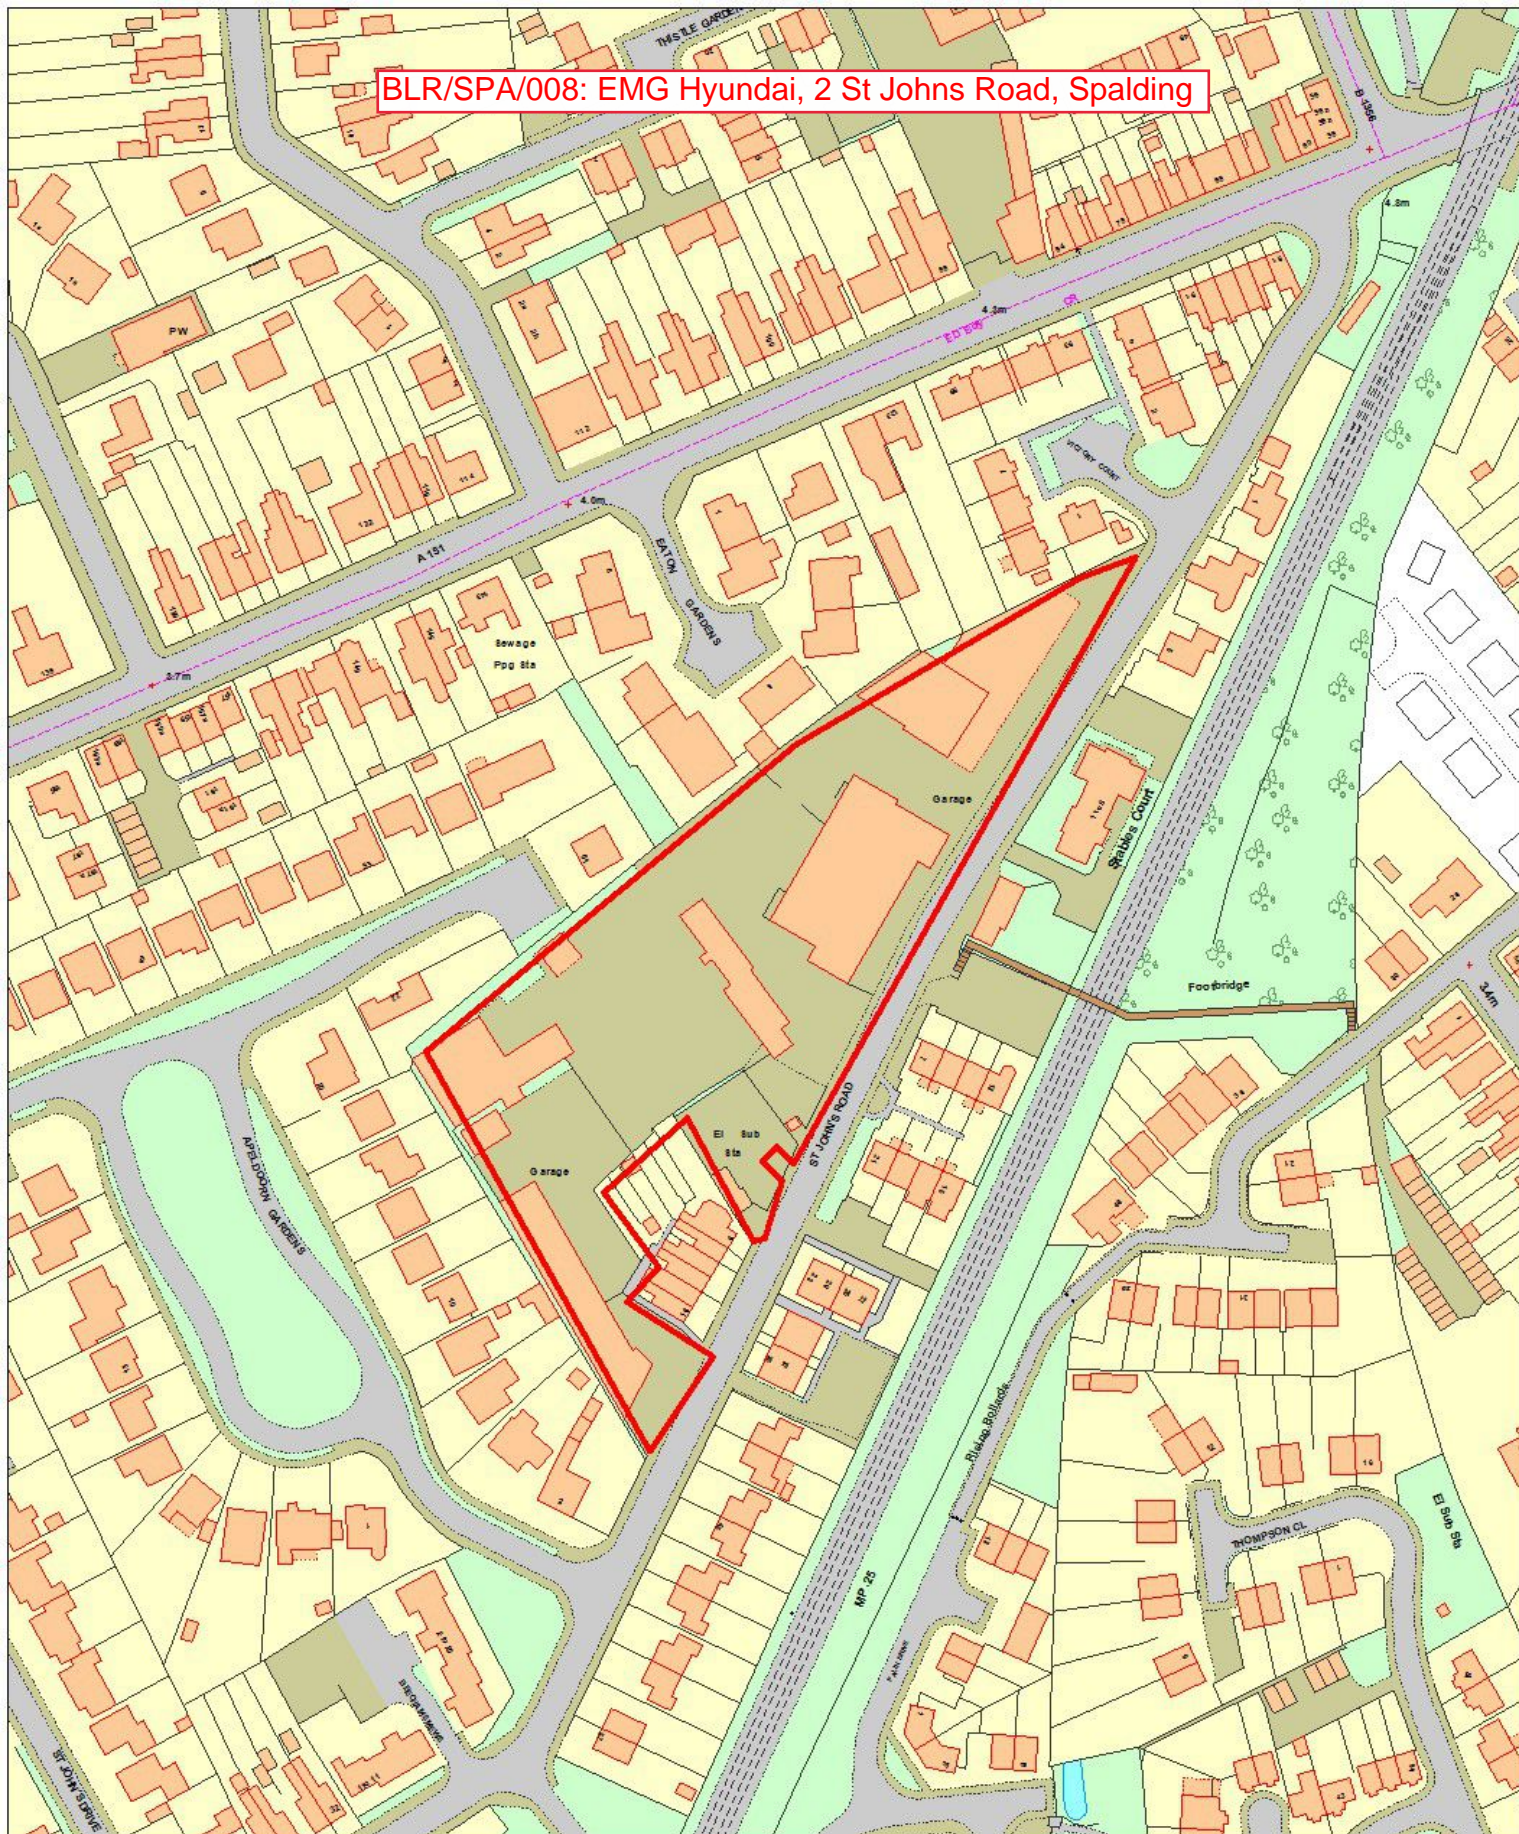

BLR/SPA/008: EMG Hyundai, 2 St Johns Road, Spalding

This map is reproduced from Ordnance Survey material with permission of Ordnance Survey on behalf of Her Majesty's Stationery Office (c) Crown copyright. Unauthorised reproduction infringes Crown copyright and may lead to prosecution or civil proceedings. LA079413 South Holland District Council

Scale 1:1250  
20/10/2017