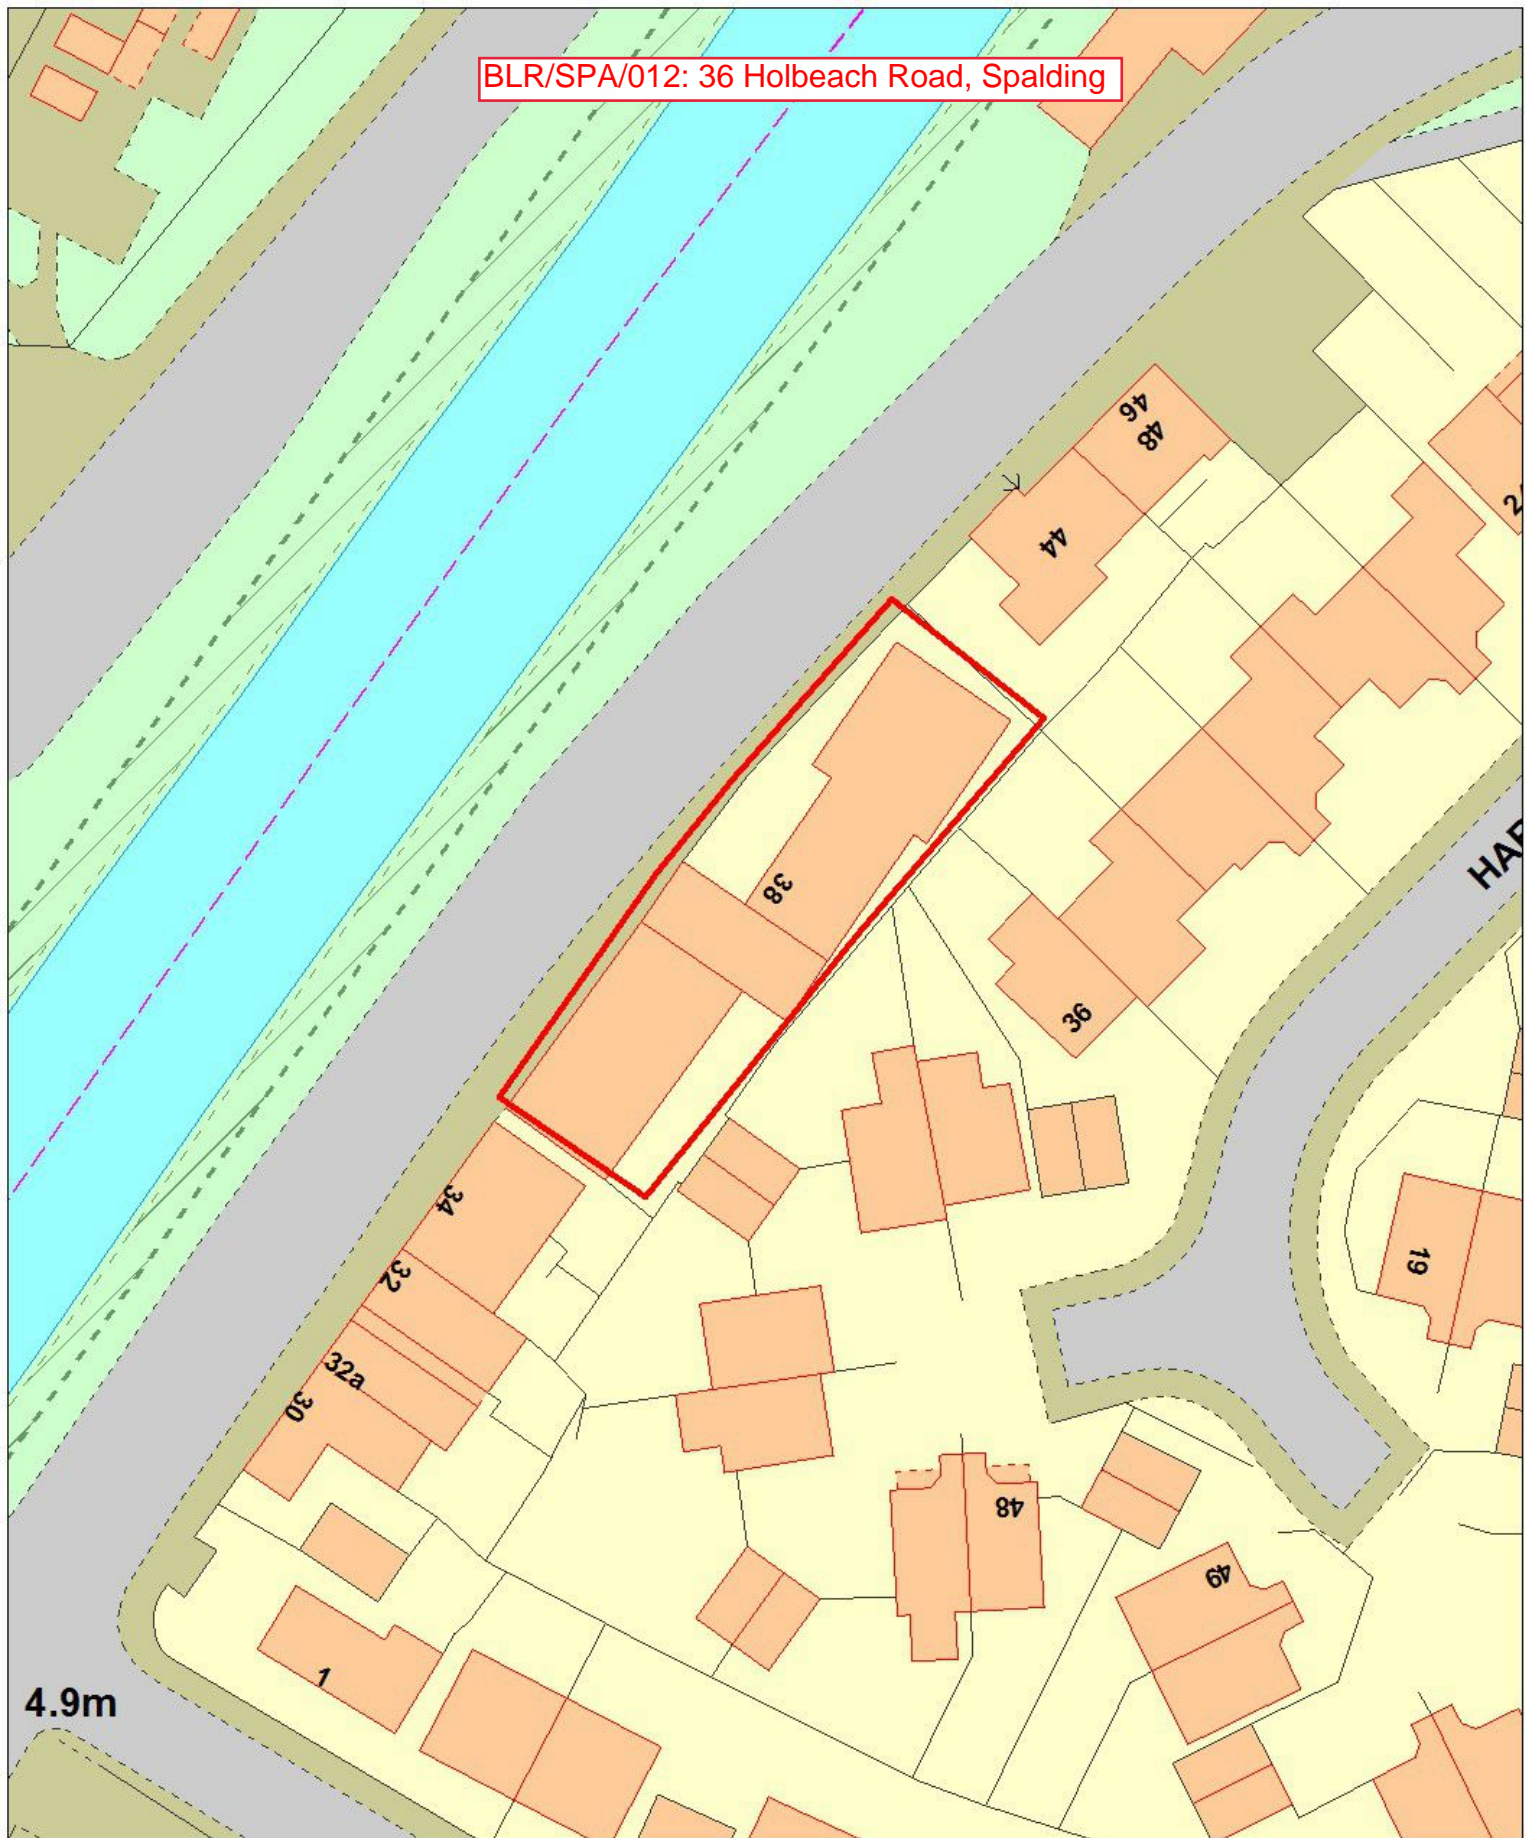

BLR/SPA/012: 36 Holbeach Road, Spalding

4.9m

Key

This map is reproduced from Ordnance Survey material with permission of Ordnance Survey on behalf of Her Majesty's Stationery Office (c) Crown copyright. Unauthorised reproduction infringes Crown copyright and may lead to prosecution or civil proceedings. LA079413 South Holland District Council

Scale 1:350
24/10/2017