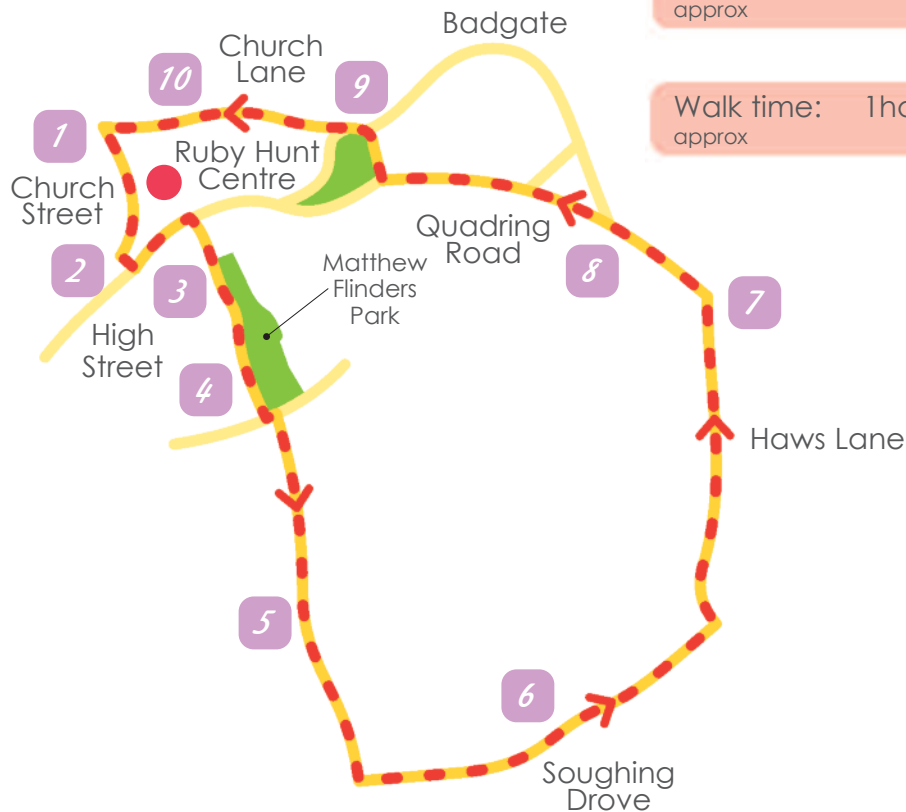

Donington Walk 2

Distance: 3.5 miles
approx

Walk time: 1 hour 15 min
approx

Donington Walk 2 The Route

- 1 Meet at the Ruby Hunt Centre, Donington. Turn left into Church Street.
- 2 Keep on the left hand side of the pavement and turn left down by the shops.
- 3 Pass the shops on your left and Market Square on the right and turn left into High Street. Walk along to the Chip Shop and cross the road.
- 4 Enter Matthew Flinders Park via the public footpath. At the end of the park turn left and almost immediately cross the road.
- 5 Take the public footpath and continue straight on this path. Cross the wooden footbridge and continue until you come to the public footpath sign.
- 6 Turn left and walk along a wide track until it meets the road. Bear left into Haws Lane and follow the road around until you meet the A152.
- 7 Go left heading back into Donington. At Badgate Road turn right.
- 8 Cross the road and keep on the footpath with the school playing fields on the left.
- 9 Follow the path around, cross the road at the 'No Entry' sign, continue down Church Lane on your right.
- 10 Pass the school on your left. At the end of Church Lane turn left, arriving back at the Ruby Hunt Centre.